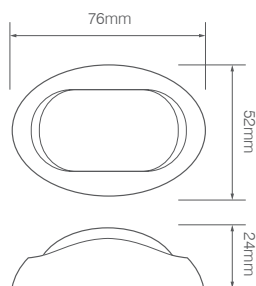

### WHITE STERN LIGHT

**52WW** White

**52CW** Chrome

Current Draw (13.8V / 28V):  
0.18A / 0.10A

### GREEN STARBOARD LIGHT

**52WG** White

**52CG** Chrome

Current Draw (13.8V / 28V):  
0.12A / 0.20A

### RED PORT LIGHT

**52WR** White

**52CR** Chrome

Current Draw (13.8V / 28V):  
0.08A / 0.18A

Overall Size: 76 x 52 x 24mm  
Cable Length: 180mm

Overall Size: 76 x 52 x 24mm  
Cable Length: 180mm